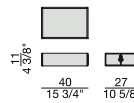

Alveare 63  
Pigeon hole 63

Alveare 120  
Pigeon hole 120

Cassetto per alveare legno  
Drawer for pigeon hole wood

Gruccia con clip  
Coat Hanger with clips

Porta pantaloni 63  
Trousers holder 63

Porta pantaloni 120  
Trousers holder 120