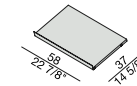

Ripiano Scarpiera 1
Shoe rack shelf 1